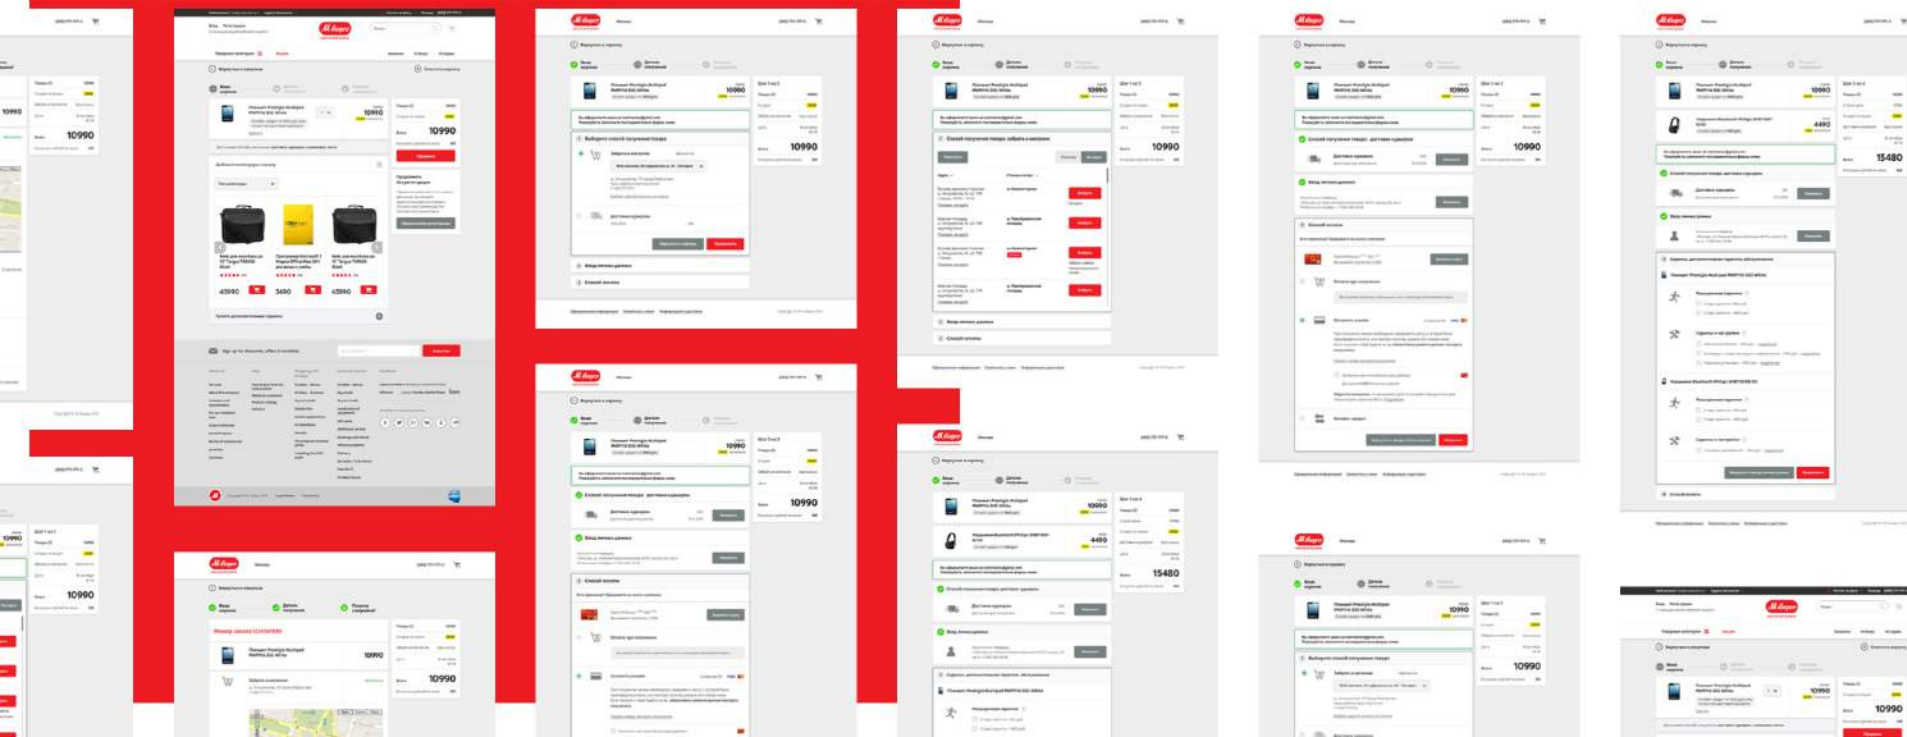

UX отдел в Ecommerce проекте

Гульфия Курмангалеева

The new Dyson DC38 Multi Floor
22990
~~4000~~

Buy it now

- Special offers
- M-Service
- Sales & Campaigns
- M-Video - Bonus

The new Dyson DC38 Multi Floor
22990
~~4000~~

Buy it now

- Special offers
- M-Service
- Sales & Campaigns
- M-Video - Bonus

The new Dyson DC38 Multi Floor
22990
~~4000~~

Buy it now

- Special offers
- M-Service
- Sales & Campaigns

The new Dyson DC38 Multi Floor
22990
~~4000~~