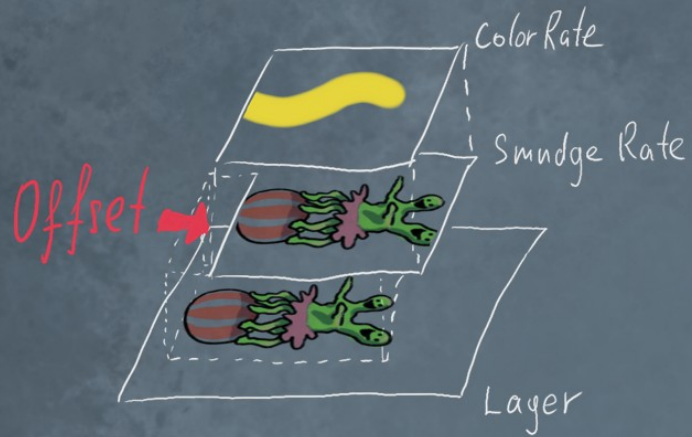

- Size
- Spacing
- Mirror
- Softness
- Sharpness
- Rotation
- Scatter

Color

Source

- Darken
- Mix
- Hue
- Saturation
- Value
- Airbrush

Painting Mode

- Texture
- Pattern

Precision: 1

Default preset

Scale: 1.56 x1

Rotation: 0.00

Spacing: 0.36

Use color as mask

Experimental Brushes

Smearing Mode

Dulling Mode

Имитация неровностей холста: