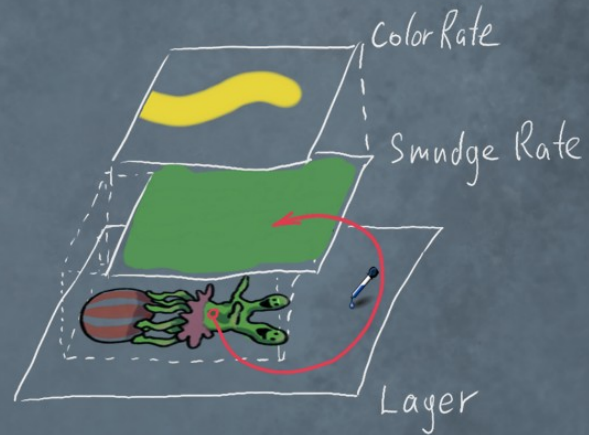

- Size
- Spacing
- Mirror
- Softness
- Sharpness
- Rotation
- Scatter

Color

Source

- Darken
- Mix
- Hue
- Saturation
- Value
- Airbrush

Painting Mode

- Texture
- Pattern

Precision: 1

Default preset

Scale: 1.56 x1

Rotation: 0.00

Spacing: 0.36

Use color as mask

Experimental Brushes

Smearing Mode

Dulling Mode

Имитация неровностей холста: